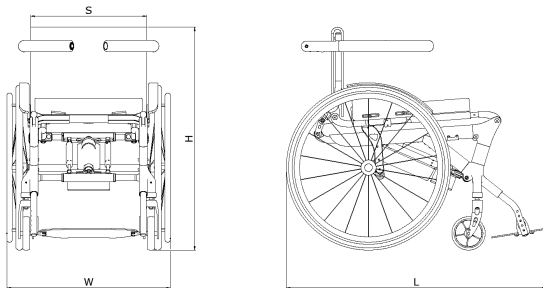

The **LEVO Summit** combines the lowest stand-up wheelchair weight with the highest user capacity in the market.

Highlights:

- Weight of just 46.3 lbs
- Weight capacity max. 275 lbs
- Automatic backrest compensation “ABC” for ergo correct standing
- Compact active driving
- Easily configurable and convertible to individual needs
- Converts from manual/manual to manual/electric
- Easy transfer
- Easy transport

Technical Data

Model	S-L
Seat width (SW)	13.8 / 15 / 15.7 / 16.5 / 17.7 / 18.9 / 19.7
Total width (W)	Seat width + 6.3 in
Total length (L)	Seat depth + 16.9 in
Total height (H) min.	Seat high + 11.8 in
Backrest upholstery height	12.6 – 14.9 in
Seat height	18.8 / 19.6 / 20.4 / 21.2
Seat depth	13.7 – 21.6 with 0.78 in increments
Footrest	height and angle adjustable
Total weight	46.3 lbs
Batteries	24 Volt, 2.9 Ah Li-Ion