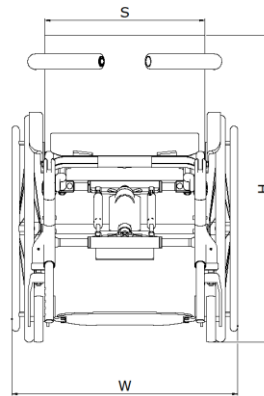

Technical Data

Model	S - L
Seat width (SW)	35 / 38 / 40 / 42 / 45 / 48 / 50
Total width (W)	Seat width + 16 cm
Total length (L)	Seat depth + 43 cm
Total height (H) min.	Seat height + 30 cm
Backrest upholstery height	32 – 38 cm
Seat height	48 / 50 / 52 / 54
Seat depth	35 – 55 with 2 cm increments
Footrest	height and angle adjustable
Total weight	min. 21 kg
Batteries	24 Volt, 2.9 Ah Li-Ion