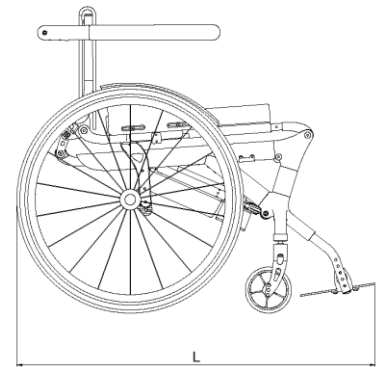

LEVO Summit EL

The next generation of the LEVO manual drive standing wheelchairs! Summit EL – powered standing as exceptional performance and style!

LEVO Summit EL

LEVO stands for a better quality of life

LEVO[®].dt 
THE EXPERTS IN STANDING

Inspired Swiss design

Innovative “ABC” standing

The first truly active standing wheelchair

This is LEVO: combining 50 years of development and production experiences, LEVO is proud to offer “best in class” manual standing wheelchair line.

The **LEVO Summit** combines the lowest stand-up wheelchair weight with the highest user capacity in the market.

Highlights:

- Weight from 21 kg
- User weight capacity max. 125 kg
- Automatic backrest compensation “ABC” for ergo correct standing
- Easily configurable and convertible to individual needs
- Converts from manual/manual to manual/electric
- Easy transfer

Technical Data

Model	S - L
Seat width (SW)	35 / 38 / 40 / 42 / 45 / 48 / 50
Total width (W)	Seat width + 16 cm
Total length (L)	Seat depth + 43 cm
Total height (H) min.	Seat height + 30 cm
Backrest upholstery height	32 – 38 cm
Seat height	48 / 50 / 52 / 54
Seat depth	35 – 55 with 2 cm increments
Footrest	height and angle adjustable
Total weight	min. 21 kg
Batteries	24 Volt, 2.9 Ah Li-Ion