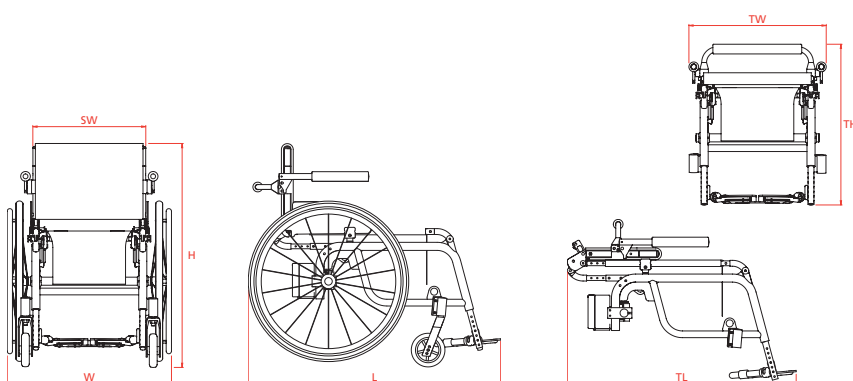

No limitations for a life full of promise!

To be part of...

Your child is active and wants to reach up and be part of it all. The LEVO Kid & Junior is their partner in play, in learning, in growing to their full potential. Like your child, the LEVO Kid & Junior is lively and fun with special abilities. Different seating positions and standing up to 86° offers a high degree of independence and flexibility. Easy adjustable growth plates, a wide range of accessories and options let the LEVO Kid & Junior smoothly grow with your child for many years.

LEVO Stands for a better quality of life

Highlights

- Smooth standing and positioning movement
- Compact, maneuverable, light
- Safe and secure stand-up operation elevating to any and all angles between sitting and 86° standing
- Switch activation and switch option for all levels of hand/finger function
- Adjustable for upper and lower leg length, foot position and back height
- Six ground stability points ensure solid and secure standing position
- User weight up to 120 kg
- Wide range of different options and accessories
- Multiple color option
- Certificates: TÜV, CERAH, HI, FDA/510(k), Crash Test