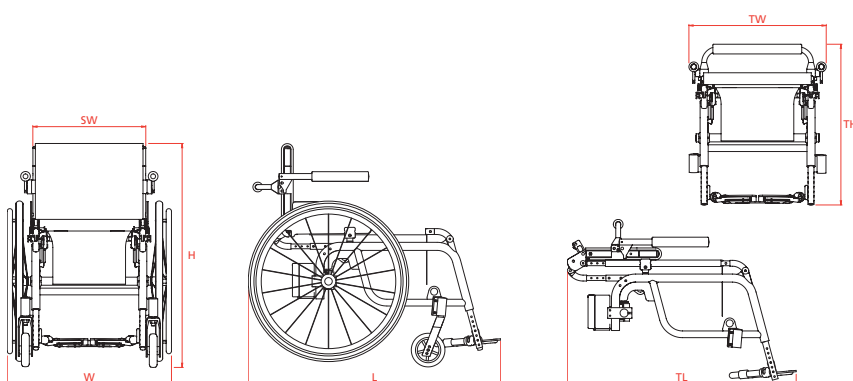

No limitations for a life full of promise!

To be part of...

Your child is active and wants to reach up and be part of it all. The LEVO Kid & Junior is their partner in play, in learning, in growing to their full potential. Like your child, the LEVO Kid & Junior is lively and fun with special abilities. Different seating positions and standing up to 86° offers a high degree of independence and flexibility. Easy adjustable growth plates, a wide range of accessories and options let the LEVO Kid & Junior smoothly grow with your child for many years.

LEVO Stands for a better quality of life

Highlights

- Smooth standing and positioning movement
- Compact, maneuverable, light
- Safe and secure stand-up operation elevating to any and all angles between sitting and 86° standing
- Switch activation and switch option for all levels of hand/finger function
- Adjustable for upper and lower leg length, foot position and back height
- Six ground stability points ensure solid and secure standing position
- User weight up to 265 lbs
- Wide range of different options and accessories
- Multiple color option
- Certificates: TÜV, CERAH, HI, FDA/510 (k), Crash Test